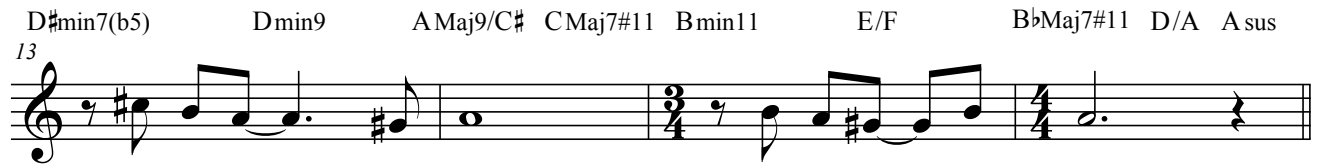

Bb

# Consolation - A Folk Song

Kenny Wheeler

straight 8ths feel ♩ = 120

**A** B♭min7(b13)

**B** Cmin7(b13)