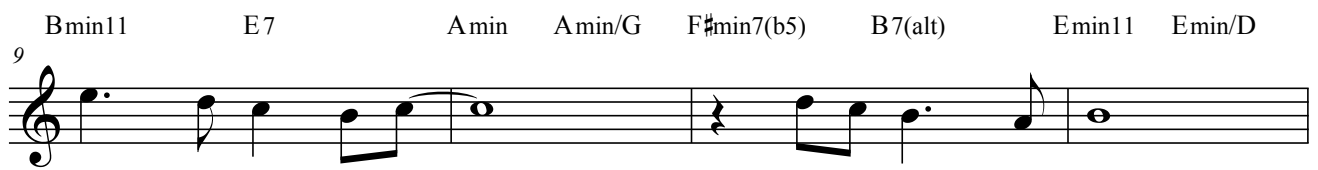

C

Consolation - A Folk Song

Kenny Wheeler

straight 8ths feel ♩ = 120

A

A♭min7(b13)

B

B♭min7(b13)