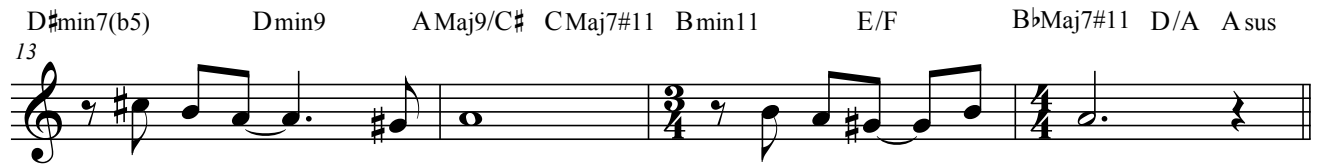

Bb

Consolation - A Folk Song

Kenny Wheeler

straight 8ths feel ♩ = 120

A B♭min7(b13)

B Cmin7(b13)

C

Consolation - A Folk Song

Kenny Wheeler

straight 8ths feel ♩ = 120

A

A♭min7(b13)

B

B♭min7(b13)

Eb

Consolation - A Folk Song