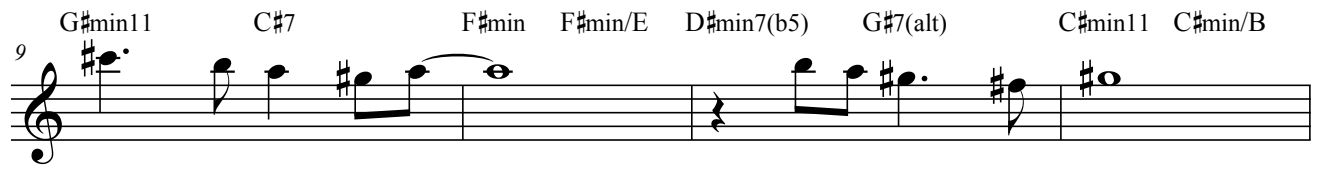

Eb

Consolation - A Folk Song

Kenny Wheeler

straight 8ths feel ♩ = 120

A F min7(b13)