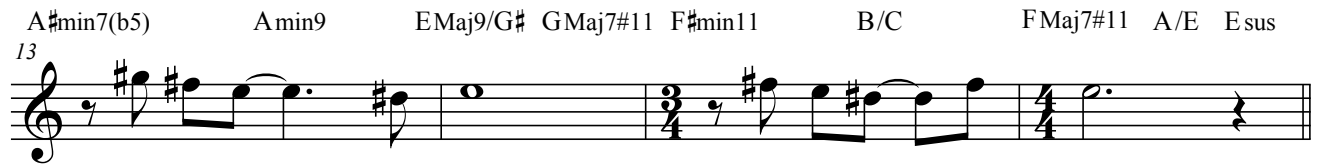

Eb

Consolation - A Folk Song

Kenny Wheeler

straight 8ths feel ♩ = 120

A F min7(b13)