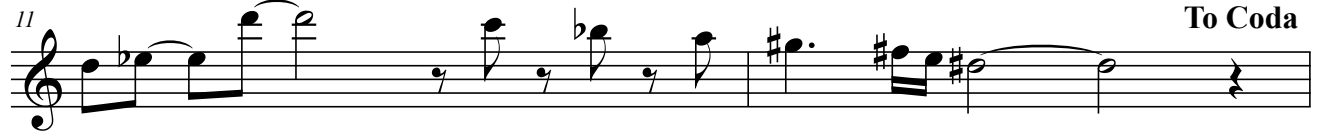

# How's Never

Dave Holland

Funk Feel ♩ = 132

**A** G7

5 (4x)

**B** A7#9

9 A7#9

11 D7#9