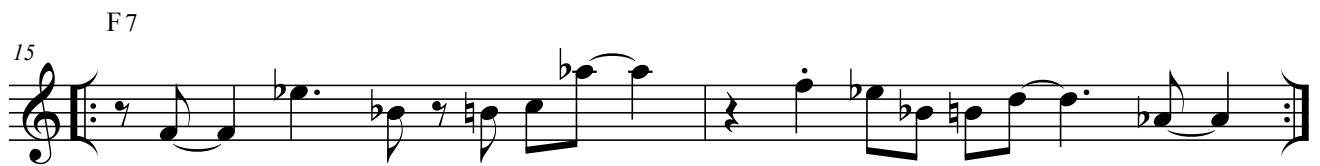

A F7

Solo Form - Play on F7 Vamp - Cue B 1x to end Solo