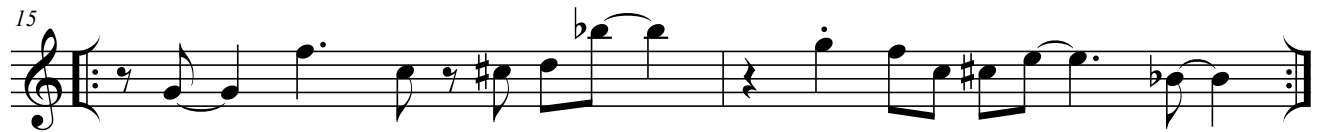

15 G7

Solo Form - Play on F7 Vamp - Cue B 1x to end Solo