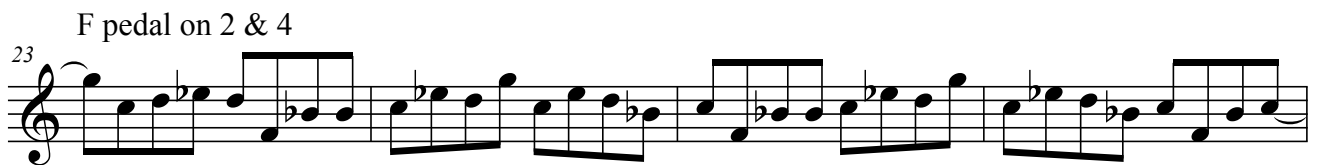

23 G pedal on 2 & 4

27 1. 2. Fine

SOLOS on Blues in C

As played on Freddie Hubbard - Hub-Tones (Blue Note 84115)

C

Hub-tones

Freddie Hubbard

Up Swing ♩ = 118

Intro

C pedal on 2 & 4

A

F pedal on 2 & 4

SOLOS on Blues in Bb

As played on Freddie Hubbard - Hub-Tones (Blue Note 84115)

Eb

Hub-tones